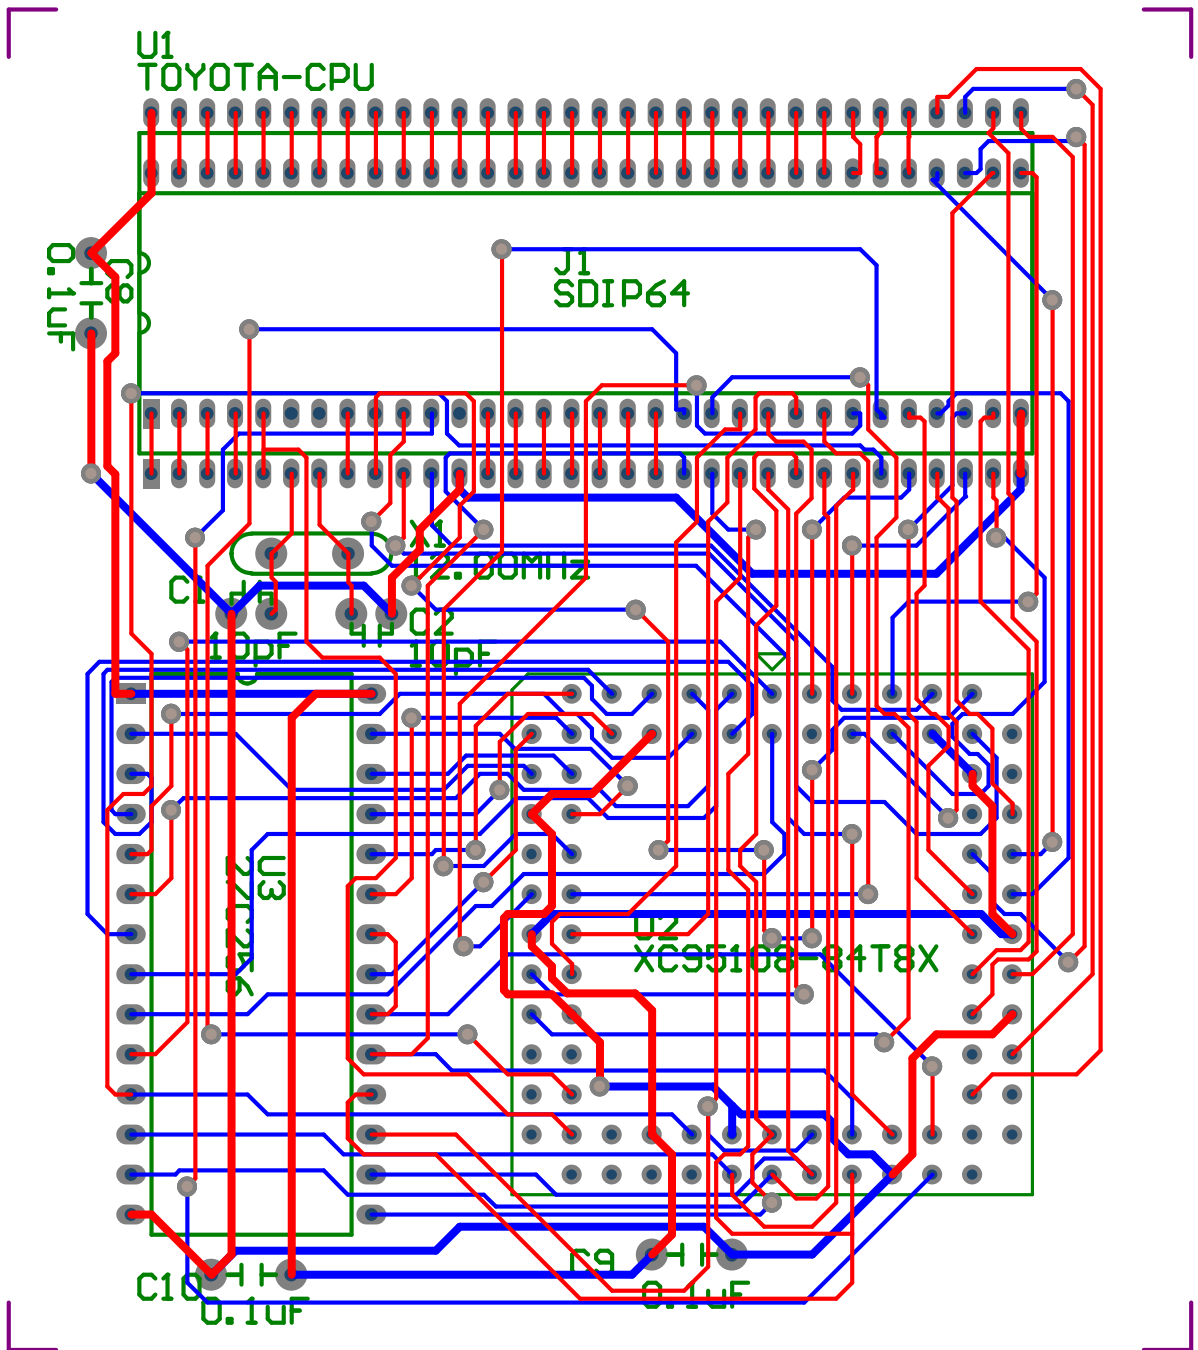

Title		Designed by H.Kashima	
External ROM for TOYOTA-CPU			
Size: A3	Number: 1	Revision: 0.9	TSUKUBA CITY, IBARAKI 305 JAPAN
File: R:\TOYOTA\TCPU\ADP64TST1.D		Date: 30-Feb-2002 09:05:43 Sheet 1 of 1	

75 (mm)

85 (mm)