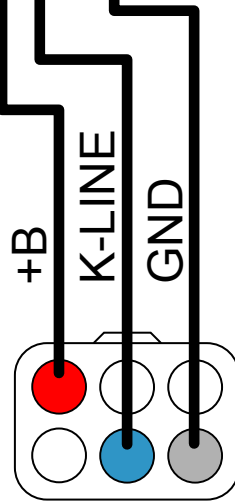

OBD to SDS cable wiring diagram

OBD FEMALE
Molex WM3342 #0511151601

SDS MALE
SUMITOMO SEALED MT 090 6P
#6189-6171