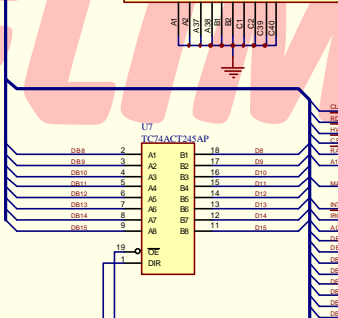

SCSI-1 HostAdapter

Title MPCD Audio Section		Designed by H. Kashima	
Size: A4	Number: 1	Revision: 0.1g	TSUKUBA City, IBARAKI 305 JAPAN
File: R:\Schematics\MPCD.ddb - All system		DATE: 2000 Nov-1999	Time: 17:17:32