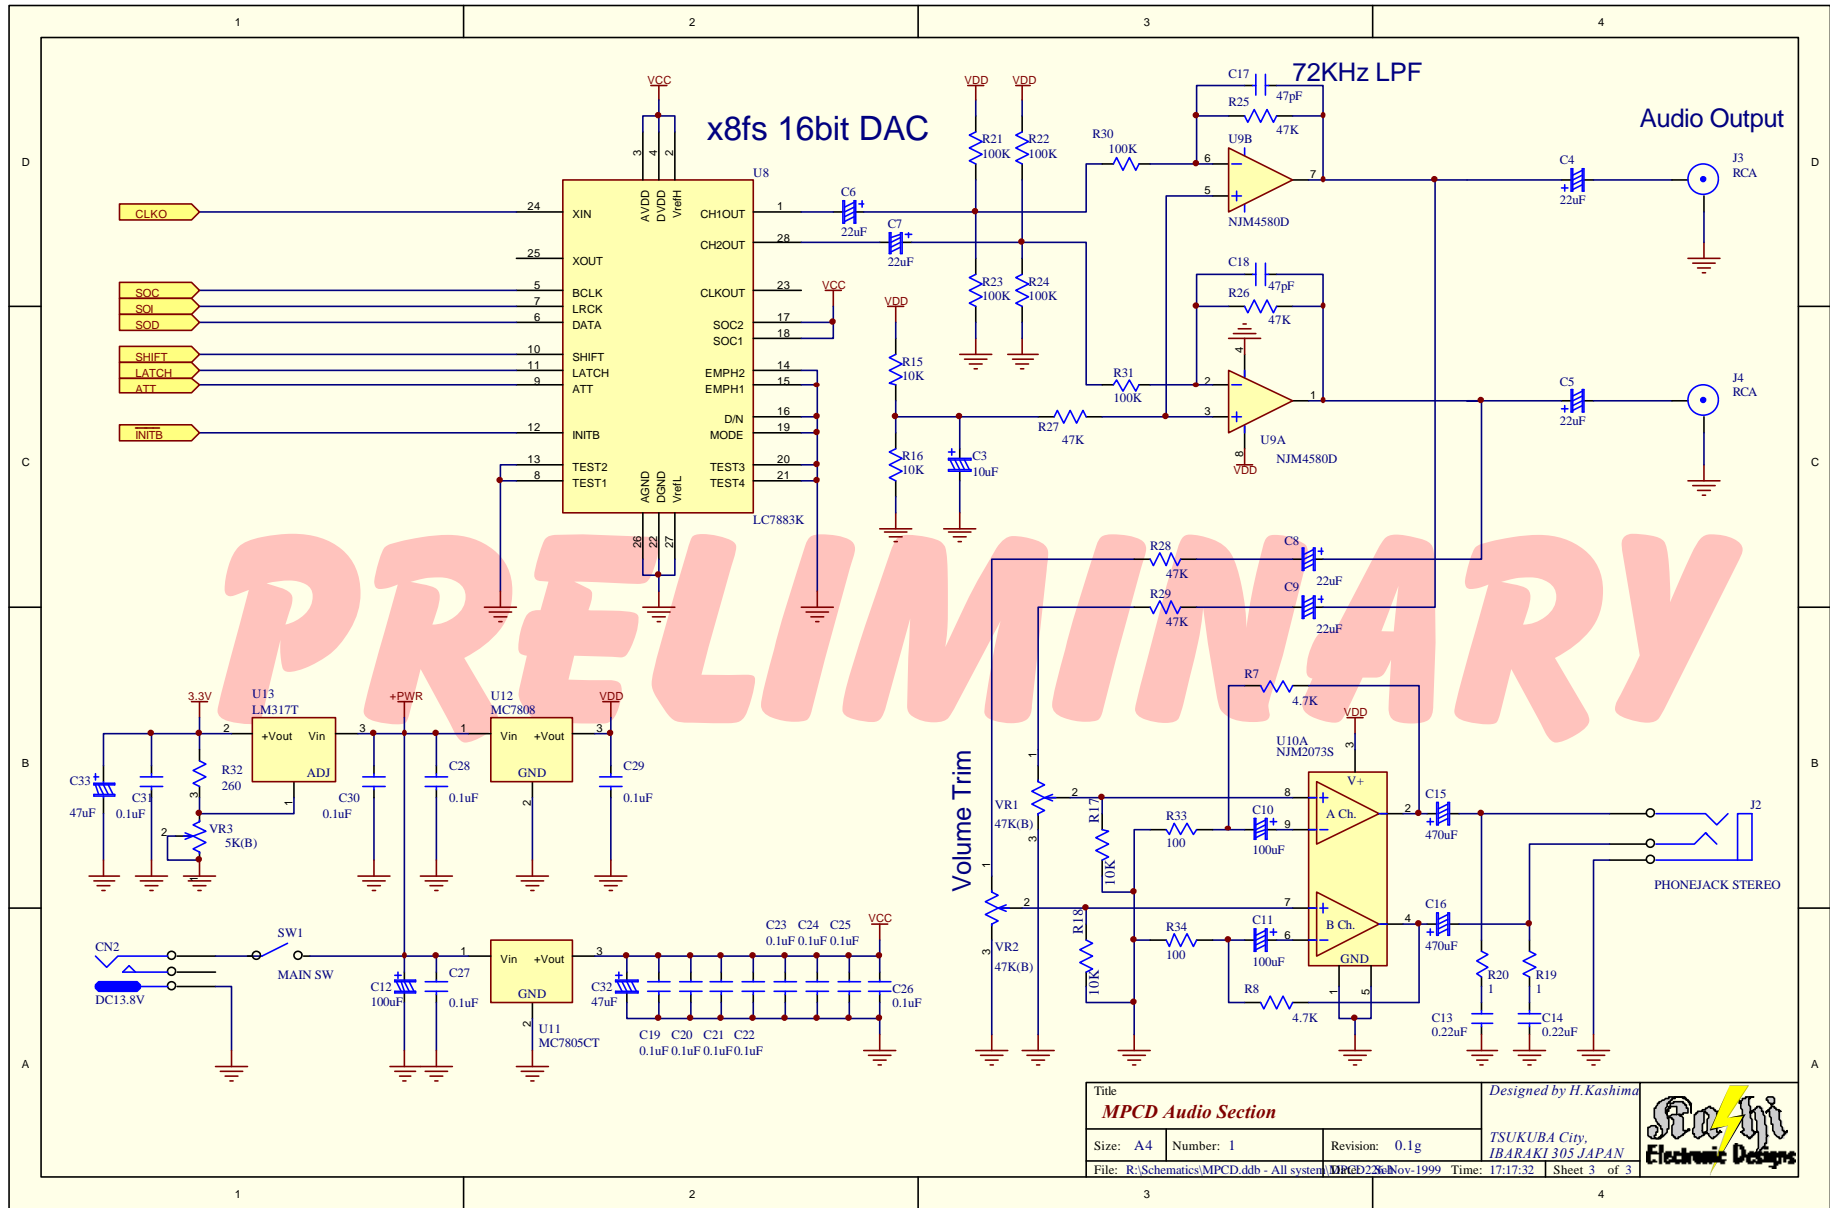

SCSI-1 HostAdapter

Title MPCD Audio Section		Designed by H. Kashima	
Size: A4	Number: 1	Revision: 0.1g	TSUKUBA City, IBARAKI 305 JAPAN
File: R:\Schematics\MPCD.ddb - All system		DATE: 2000 Nov-1999	Time: 17:17:32