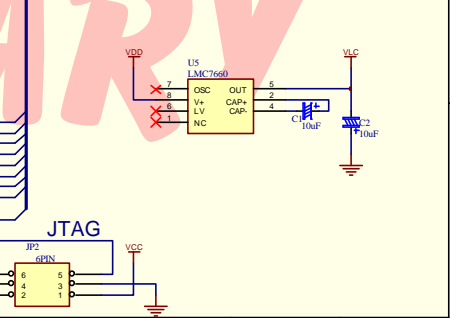

SCSI-1 HostAdapter

Title MPCD Audio Section		Designed by H. Kashima	
Size: A4	Number: 1	Revision: 0.1g	TSUKUBA City, IBARAKI 305 JAPAN
File: R:\Schematics\MPCD.ddb - All system		DATE: 2000 Nov-1999	Time: 17:17:32