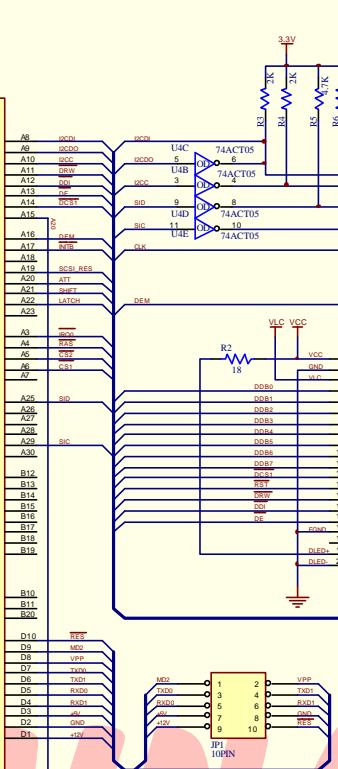

SCSI-1 HostAdapter

Title MPCD Audio Section		Designed by H. Kashima	
Size: A4	Number: 1	Revision: 0.1g	TSUKUBA City, IBARAKI 305 JAPAN
File: R:\Schematics\MPCD.ddb - All system		DATE: 2000 Nov-1999	Time: 17:17:32