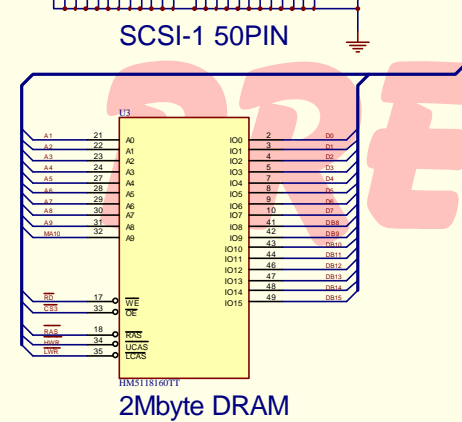

SCSI-1 HostAdapter

Title MPCD Audio Section		Designed by H. Kashima	
Size: A4	Number: 1	Revision: 0.1g	TSUKUBA City, IBARAKI 305 JAPAN
File: R:\Schematics\MPCD.ddb - All system		DATE: 2000 Nov-1999	Time: 17:17:32