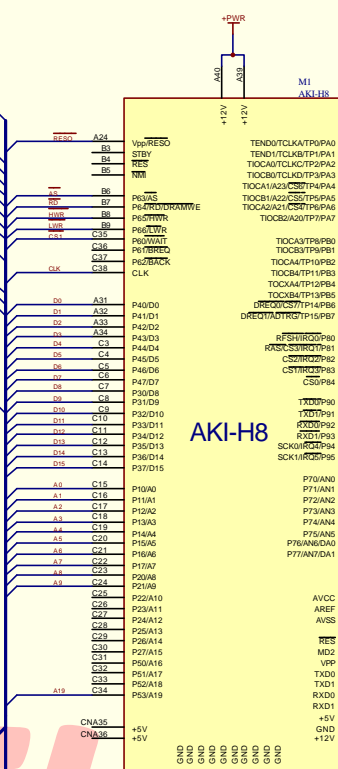

SCSI-1 HostAdapter

Title MPCD Audio Section		Designed by H. Kashima	
Size: A4	Number: 1	Revision: 0.1g	TSUKUBA City, IBARAKI 305 JAPAN
File: R:\Schematics\MPCD.ddb - All system		DATE: 2000 Nov-1999	Time: 17:17:32