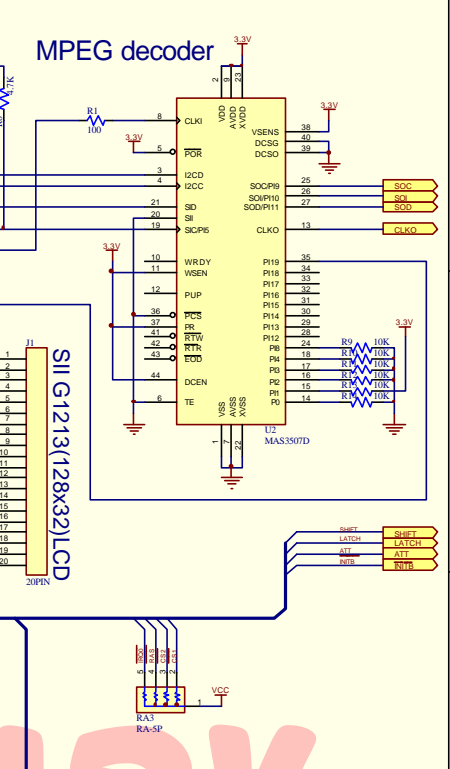

SCSI-1 HostAdapter

Title MPCD Audio Section		Designed by H. Kashima	
Size: A4	Number: 1	Revision: 0.1g	TSUKUBA City, IBARAKI 305 JAPAN
File: R:\Schematics\MPCD.ddb - All system		DATE: 2000 Nov-1999	Time: 17:17:32