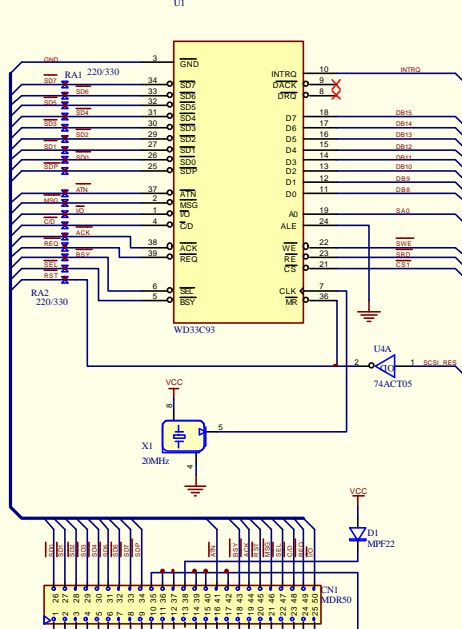

SCSI-1 HostAdapter

Title MPCD Audio Section		Designed by H. Kashima	
Size: A4	Number: 1	Revision: 0.1g	TSUKUBA City, IBARAKI 305 JAPAN
File: R:\Schematics\MPCD.ddb - All system		DATE: 2000 Nov-1999	Time: 17:17:32